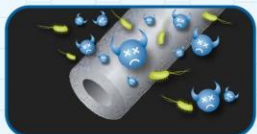

Introducing Hyflux's best-selling filtration system, which is now available in a revolutionary 3-in-1 concept.

- Enjoy 3 layers of filtration within a single piece of cartridge.
- Simple twist and release for cartridge replacement.
- Gives you more space on your kitchen counter-top with our integrated cartridge design, mounted under the sink!

With Nanofibre Technology

1st Layer

Silver Impregnated Mesh

Anti-bacterial **silver impregnated mesh** traps sediments and suspended solids like rust.

2nd Layer

Activated Carbon Block

High-performance **NSF certified activated carbon block** reduces chlorine, solid contaminants, bad taste and odour.

3rd Layer

Nanofibre Membrane

Nanofibre membrane blocks bacteria, submicron inorganic and organic contaminants, via electro-adsorption.

NANO-1

Integrated H₂O System

Product Specifications:

Model no	NANO-1
Dimensions	90(Dia.) x 310(H) mm
Filtration flow rate	2 liter/min
Water pressure	0.6 - 4 bar
Water temperature	0 - 40 °C
Cartridge lifespan *	6 months / 2,000 L
Filter Cartridge Model	NANO -1 Cartridge