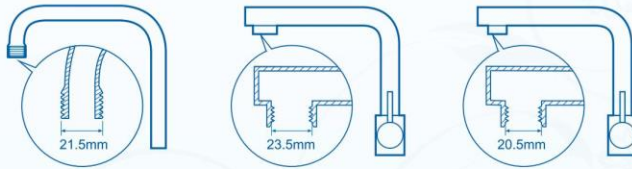

Compatible with these types of faucet configurations